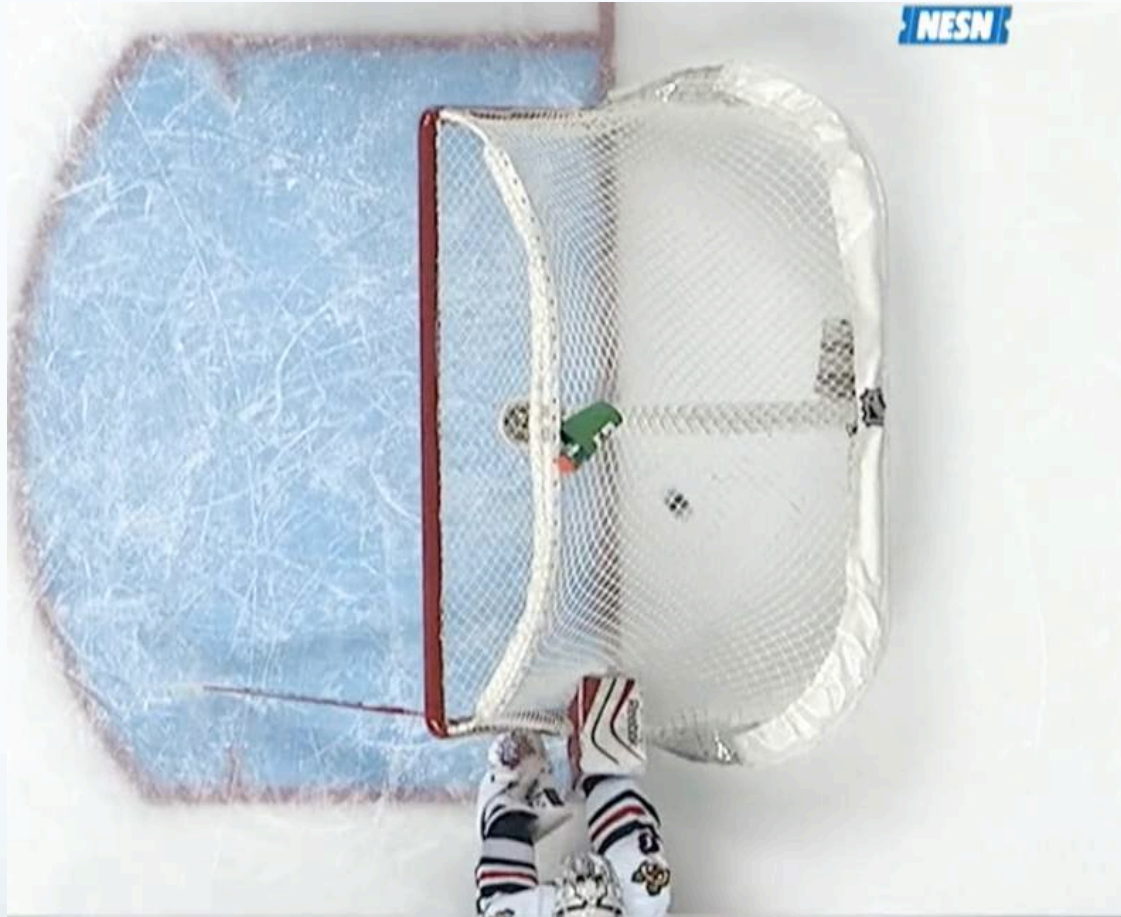

GOALS – NET TILTED FORWARD

Rule 10.4 Sit 12